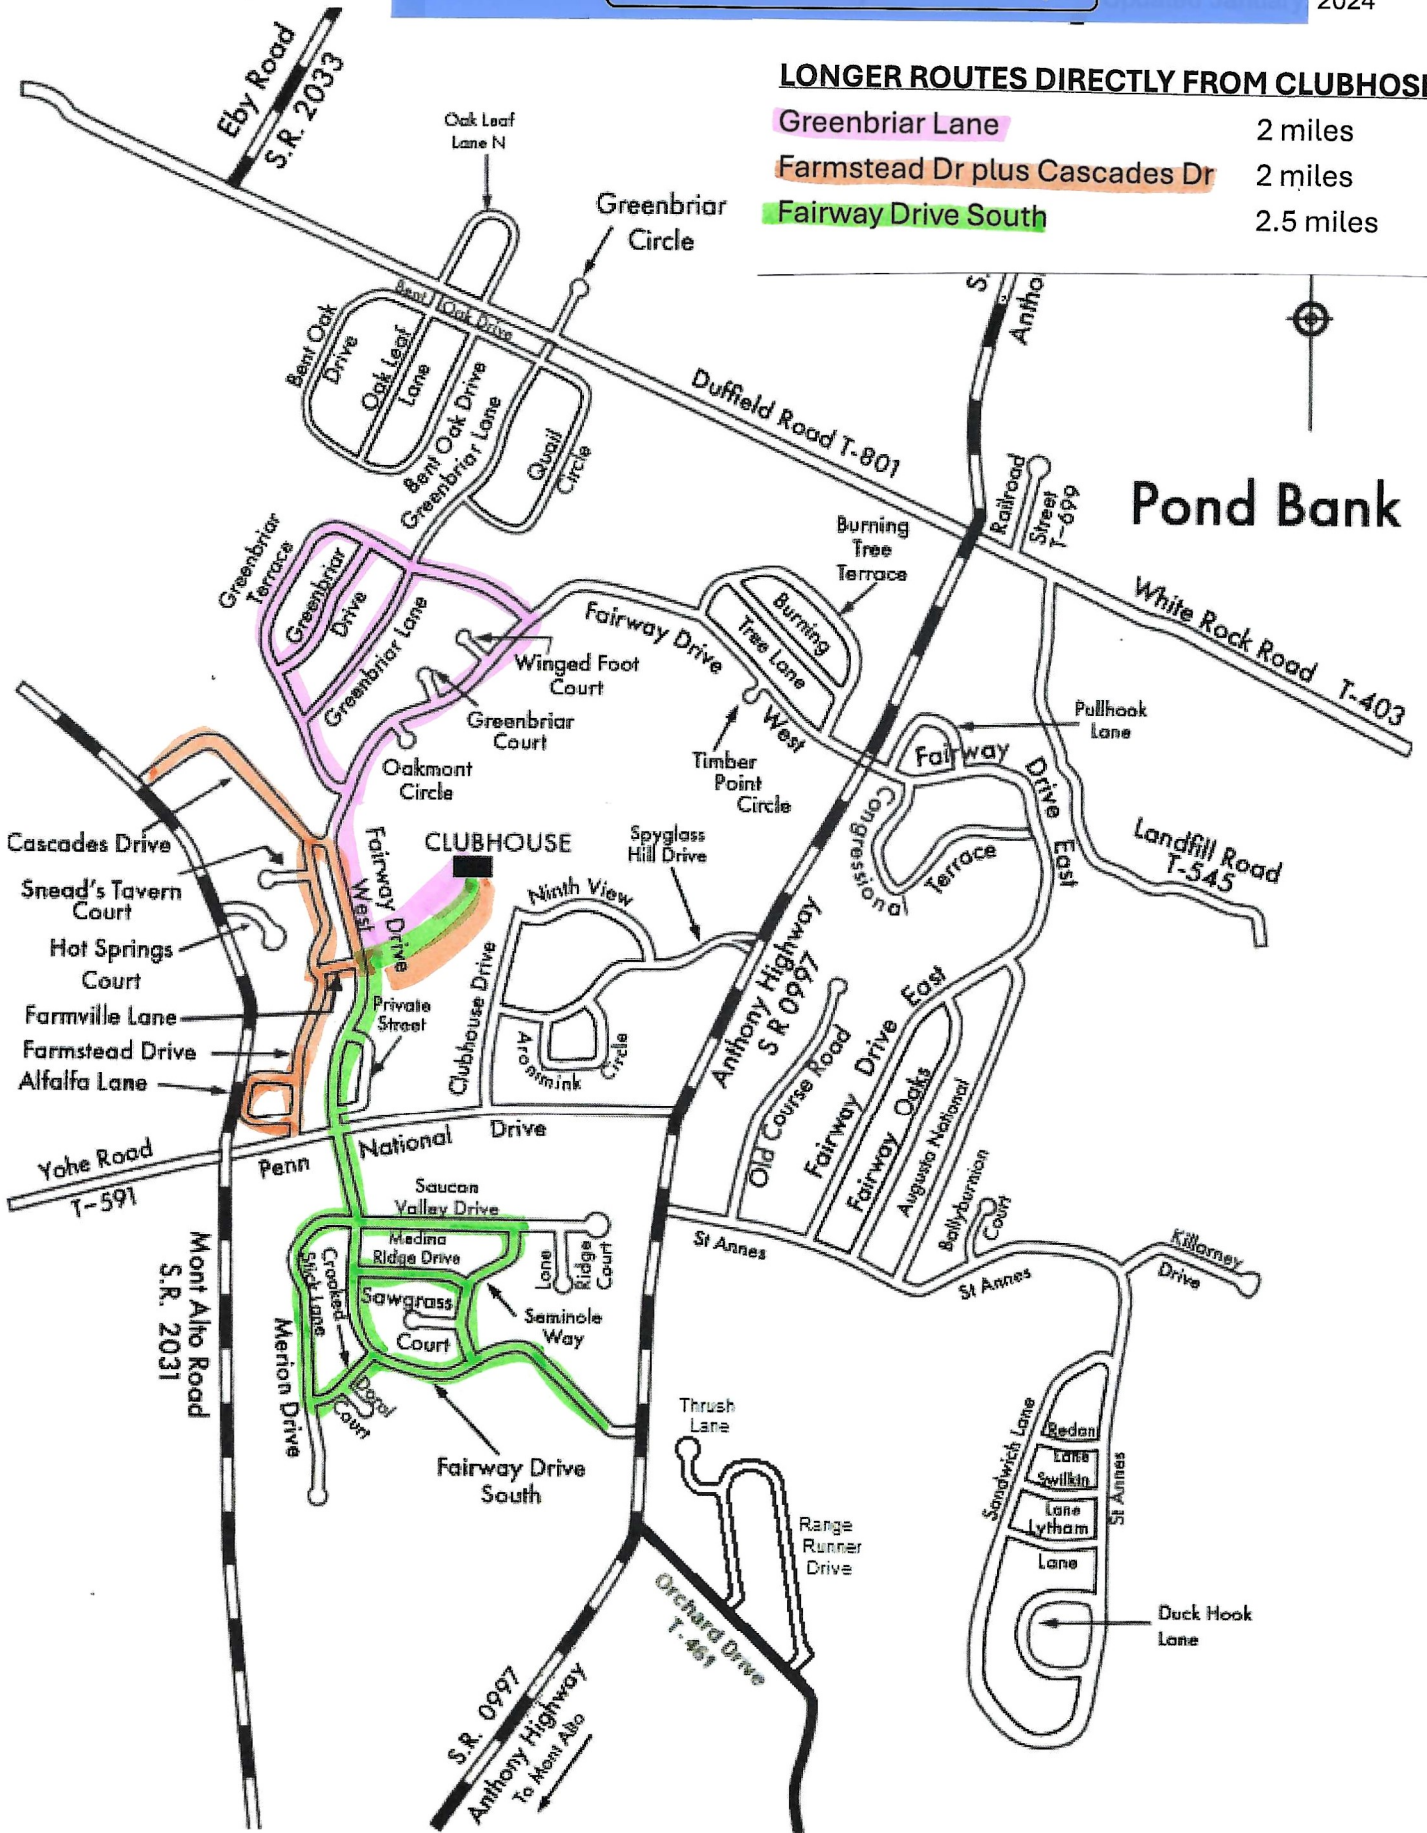

LONGER ROUTES DIRECTLY FROM CLUBHOSE

- Greenbriar Lane 2 miles
- Farmstead Dr plus Cascades Dr 2 miles
- Fairway Drive South 2.5 miles

Penn National Distances Map

APPROXIMATE DISTANCES

ONE MILE LOOPS †

- Spyglass – Aronimink Loop
- Fairway Drive West – Farmstead Loop
- Merion Drive – Seminole Way Loop
- Greenbriar Terrace Outer Loop
- Greenbriar Lane – Quail Circle Loop
- Bent Oak - Oak Leaf Outer Loop
- Fairway Drive West – Burning Tree Loop